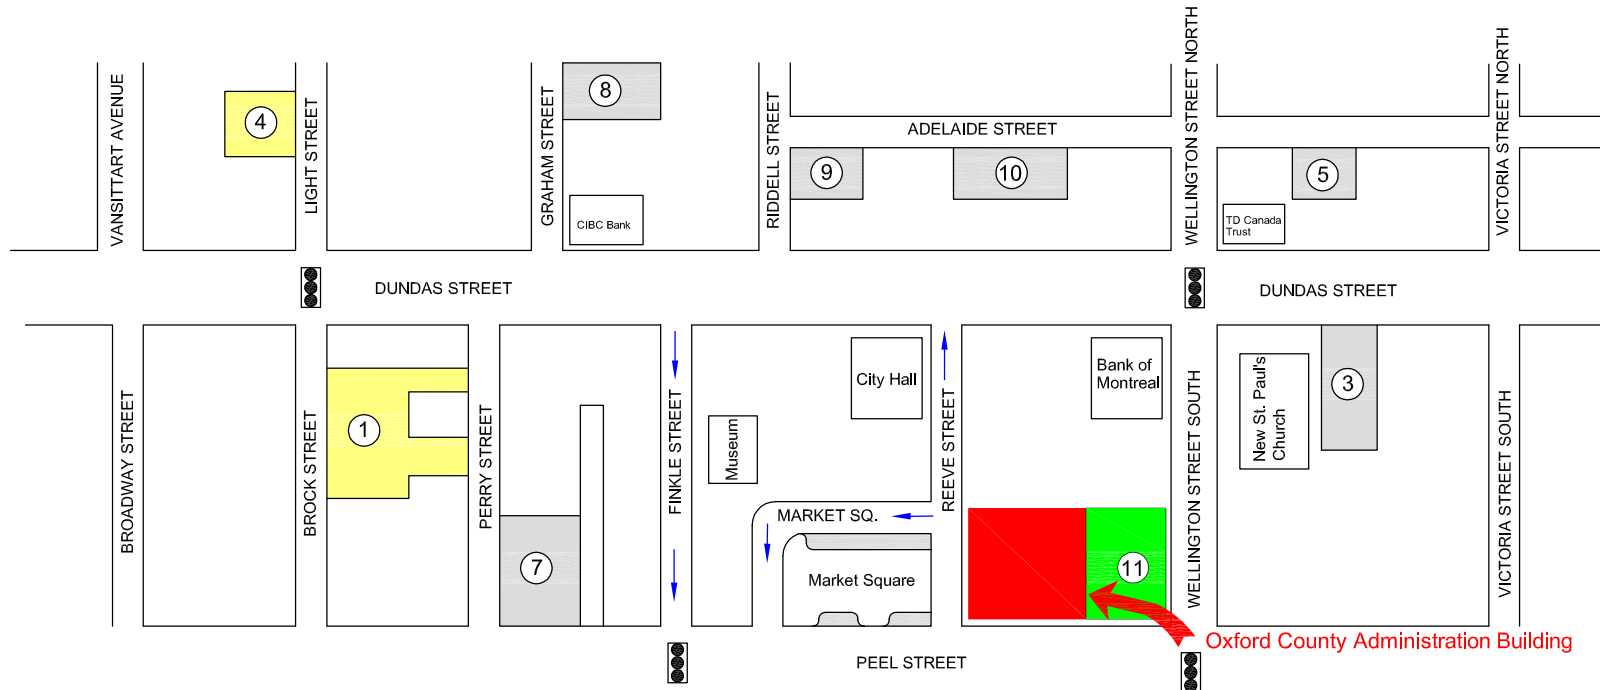

Administration Building

21 Reeve Street, Woodstock, ON

PARKING LOCATIONS

Oxford County Administration Building

1. Brock Street Lot
2. Market Centre Lot
3. Dundas Street, New St. Paul's Lot
4. Light Street Lot
5. Adelaide Street East Lot
6. Finkle Street Lot
7. Arena Lot
8. Graham Street Lot
9. Riddell Street Lot
10. Cole Walkway Lot
11. Oxford County Lot

-  Limited 2 Hour Visitor Parking
Staff Parking by Permit Only
-  Pay & Display - \$1.00/day
-  2 Hour Parking
-  One Way Street
-  Traffic Light

General 2 Hour Street Parking Available

No Scale